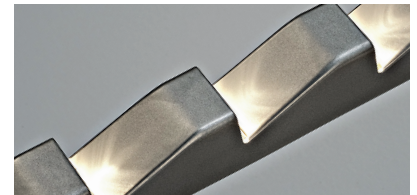

Zig, Easy *Sophistication.*

design Jean François Crochet
terzani.com

Type | Floor lamp
Materials | metal
Finishes | **Code**
Satin Nickel  OH20A F3 C8
Light Source |

 Xenon bipin - T3
12V
9 x 5W G4

Either alone or a group, Zig-Zag is a truly unique way to add light to any space. Intended to lean nonchalantly against a wall, the soft glow from the notched, Zig-Zag openings creates a comfortable ambience while adding a distinctly progressive design element. Zig-Zag complements rooms with high ceilings while opening up smaller spaces. Design Jean François Crochet.

Body |

 15.4

 8.8

 82.7" x 5.9" x 6.3"

Zig, Easy Sophistication.

design Jean François Crochet
terzani.com

Type | Floor lamp
Materials | metal
Finishes | **Code**
Satin Nickel  OH21A F3 C8
Light Source |

 Xenon bipin - T3
12V
6 x 10W G4

Either alone or a group, Zig-Zag is a truly unique way to add light to any space. Intended to lean nonchalantly against a wall, the soft glow from the notched, Zig-Zag openings creates a comfortable ambience while adding a distinctly progressive design element. Zig-Zag complements rooms with high ceilings while opening up smaller spaces. Design Jean François Crochet.