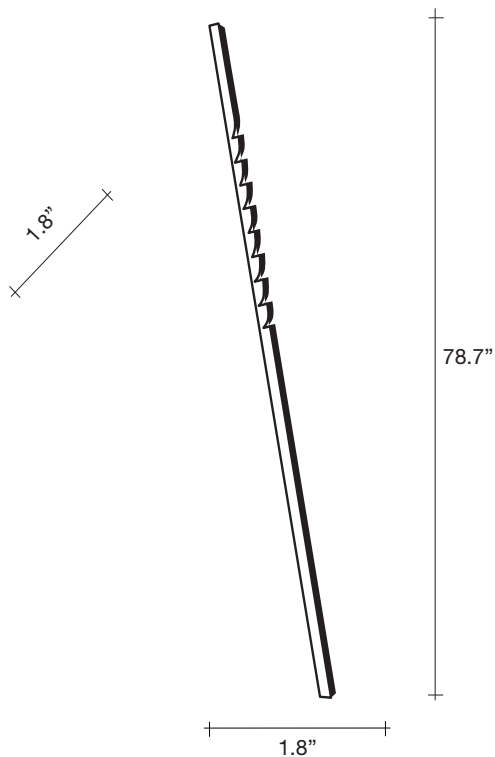

Zig, Easy *Sophistication.*

design Jean François Crochet
terzani.com

Type | Floor lamp
Materials | metal
Finishes | **Code**
Satin Nickel  OH20A F3 C8
Light Source |

 Xenon bipin - T3
12V
9 x 5W G4

Either alone or a group, Zig-Zag is a truly unique way to add light to any space. Intended to lean nonchalantly against a wall, the soft glow from the notched, Zig-Zag openings creates a comfortable ambience while adding a distinctly progressive design element. Zig-Zag complements rooms with high ceilings while opening up smaller spaces. Design Jean François Crochet.

Body |

 15.4

 8.8

 82.7" x 5.9" x 6.3"

Zig, Easy Sophistication.

design Jean François Crochet
terzani.com

Type | Floor lamp
Materials | metal
Finishes | **Code**
Satin Nickel  OH21A F3 C8
Light Source |

 Xenon bipin - T3
12V
6 x 10W G4

Either alone or a group, Zig-Zag is a truly unique way to add light to any space. Intended to lean nonchalantly against a wall, the soft glow from the notched, Zig-Zag openings creates a comfortable ambience while adding a distinctly progressive design element. Zig-Zag complements rooms with high ceilings while opening up smaller spaces. Design Jean François Crochet.

Body |

 15.4

 8.8

 82.7" x 5.9" x 6.3"