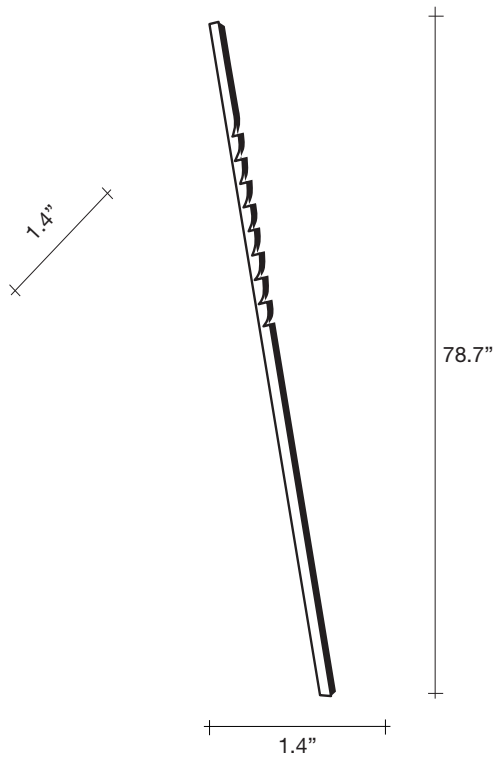

Zig, Easy *Sophistication.*

design Jean François Crochet
terzani.com

Type | Floor lamp
Materials | metal
Finishes | **Code**
Satin Nickel  OH20A F3 C8
Light Source |

 Xenon bipin - T3
12V
9 x 5W G4

Either alone or a group, Zig-Zag is a truly unique way to add light to any space. Intended to lean nonchalantly against a wall, the soft glow from the notched, Zig-Zag openings creates a comfortable ambience while adding a distinctly progressive design element. Zig-Zag complements rooms with high ceilings while opening up smaller spaces. Design Jean François Crochet.

Body |

 15.4

 8.8

 82.7" x 5.9" x 6.3"

Zig, Easy Sophistication.

design Jean François Crochet
terzani.com

Type | Floor lamp
Materials | metal
Finishes | **Code**
Satin Nickel  OH21A F3 C8
Light Source |

 Xenon bipin - T3
12V
6 x 10W G4

Body |

 15.4

 8.8

 82.7" x 5.9" x 6.3"