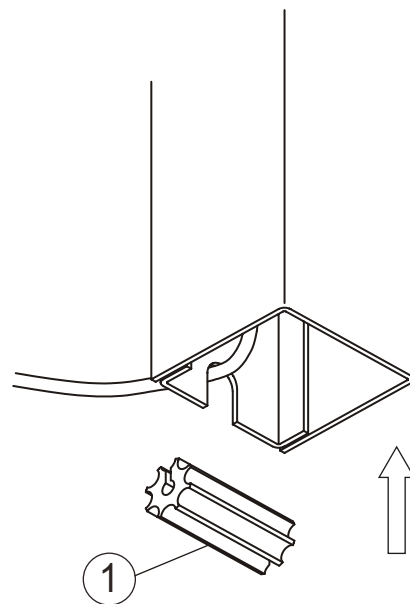

TERZANI
LA LUCE PENSATA

ART. 0H20A --- A
9xMAX 5W T3 G4 12V

ART. 0H21A --- A
6xMAX 10W T3 G4 12V

120V~ 60Hz

1

UP

DOWN