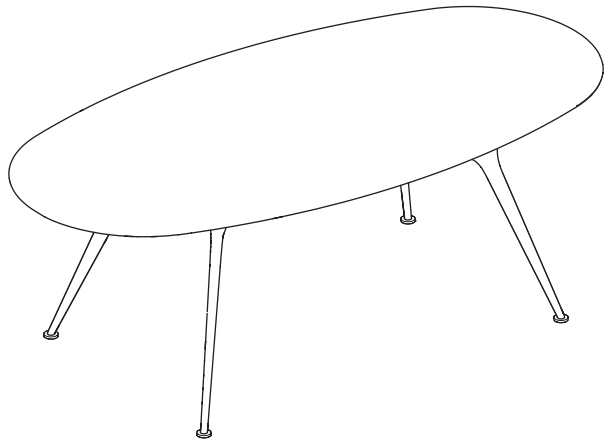

ASSEMBLY INSTRUCTIONS

P016 TABLE

P

P R E S O T T O

Grazie per aver acquistato un prodotto Presotto.
Thank you for purchasing an Presotto product.

 X2	NOT INCLUDED  Ø6	NOT INCLUDED  Ø8
---	---	---

	Q.TY	Q.TY
	1	 2  2  2  2 M6X20

	Q.TY	Q.TY
	1	 4  4  4  4 M6X20

Q.TY

Q.TY

Per top legno
For wooden top

Per top marmo o vetroceramica
For marble or ceramic glass top

2

2

M6X20

16

Ø6

16

M8X25

4

2

M8X25

4