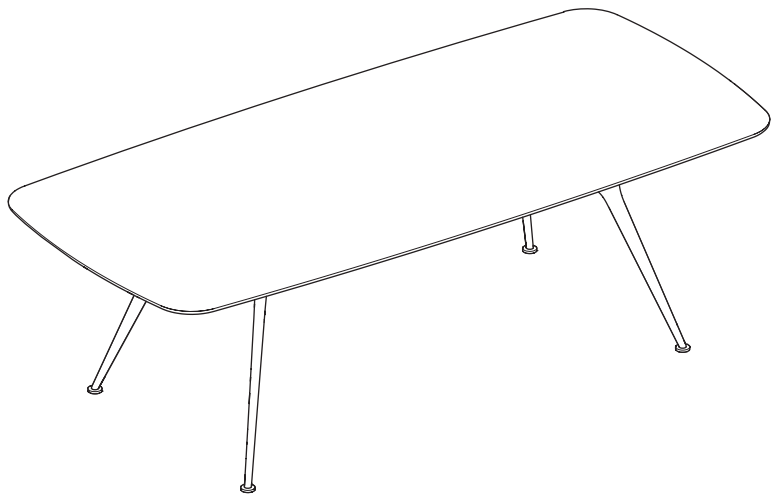

ASSEMBLY INSTRUCTIONS

P016 TABLE

P

P R E S O T T O

Grazie per aver acquistato un prodotto Presotto.
Thank you for purchasing an Presotto product.

 X2	NOT INCLUDED  Ø6	NOT INCLUDED  Ø8
---	---	---

	Q.TY	Q.TY
	1	 2  2  2  2 M6X20

	Q.TY	Q.TY
	1	 4  4  4  4 M6X20

Q.TY

Q.TY

Per top legno
For wooden top

Per top marmo o vetroceramica
For marble or ceramic glass top

2

2

M6X20