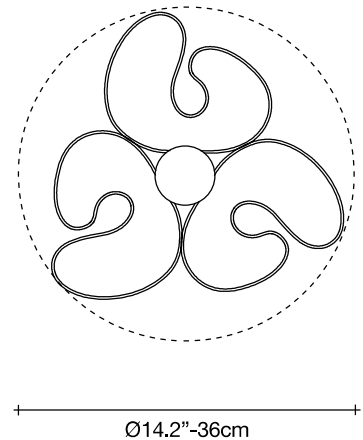

Stream, iridescent *light.*

design Christian Lava
terzani.com

TERZANI
LA LUCE PENSATA

Product Name

Stream
floor lamp

Materials

metal

Finishes | Code

-  nickel
OJ65P E7 C8
-  black nickel
OJ65P E9 C8
-  gold
OJ65P L6 C8

Body

Recommended Light

120V ~ 50/60Hz

-  LED
6 x 5.5W E12 dimmable
-  integrated dimmer

Base

A stunning design from Christian Lava, Stream is an impressive presence in any room. Stream's design exploits the physical characteristics of the materials used to envelop a room in a unique, immersive light. Here, over 7 kilometers of metal chain appear to flow down from the undulating, nickel plated frame. These cascading tiers project a streaking, yet tranquil, shadow throughout the room. Design Christian Lava.