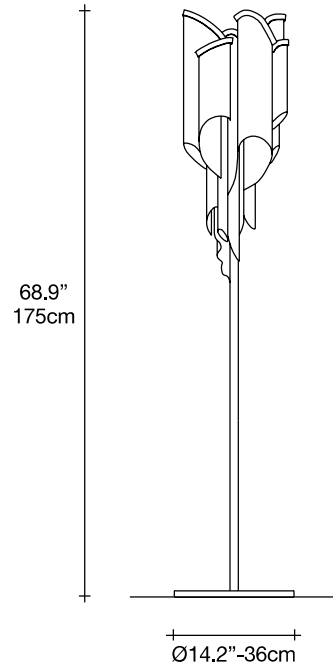

Stream, iridescent *light.*

design Christian Lava
terzani.com

TERZANI
LA LUCE PENSATA

Product Name

Stream
floor lamp

Materials

metal

Finishes | Code

-  nickel
OJ65P E7 C8
-  black nickel
OJ65P E9 C8
-  gold
OJ65P L6 C8

Body

Recommended Light

120V ~ 50/60Hz

-  LED
6 x 5.5W E12 dimmable
-  integrated dimmer

Base

A stunning design from Christian Lava, Stream is an impressive presence in any room. Stream's design exploits the physical characteristics of the materials used to envelop a room in a unique, immersive light. Here, over 7 kilometers of metal chain appear to flow down from the undulating, nickel plated frame. These cascading tiers project a streaking, yet tranquil, shadow throughout the room. Design Christian Lava.