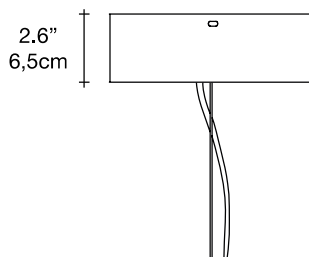

 all systems

Canopy

A stunning design from Christian Lava, Stream is an impressive presence in any room. Stream's design exploits the physical characteristics of the materials used to envelop a room in a unique, immersive light. Here, over 7 kilometers of metal chain appear to flow down from the undulating, nickel plated frame. These cascading tiers project a streaking, yet tranquil, shadow throughout the room. Design Christian Lava.

Stream, iridescent *light.*

design Christian Lava
terzani.com

Product Name
Stream
large chandelier

Materials
metal

Finishes | Code

-  nickel
OJ50S E7 C8
-  black nickel
OJ50S E9 C8
-  gold
OJ50S L6 C8

Overall height not adjustable on site
Optional custom OAH

Canopy

A stunning design from Christian Lava, Stream is an impressive presence in any room. Stream's design exploits the physical characteristics of the materials used to envelop a room in a unique, immersive light. Here, over 7 kilometers of metal chain appear to flow down from the undulating, nickel plated frame. These cascading tiers project a streaking, yet tranquil, shadow throughout the room. Design Christian Lava.

 lbs 138.9  lbs 308.7  53.2" x 53.2" x 56.7"
 kg 63  kg 140  135 x 135 x 144 cm