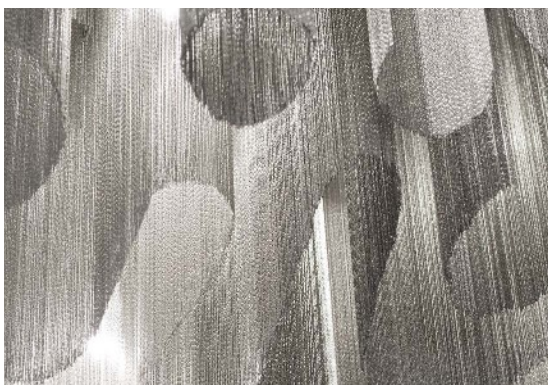

Body

Recommended Light

120V ~ 50/60Hz

LED
18 x 4W E12

+

LED
6W GU10

dimmable with

all systems