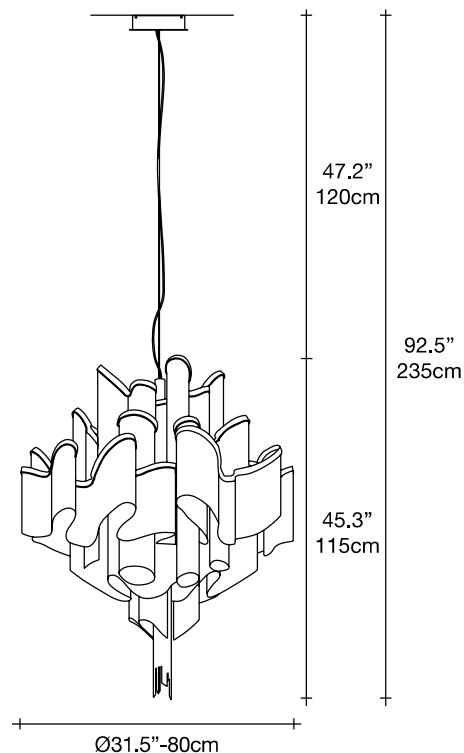

Overall height not adjustable on site
Optional custom OAH

Body

Recommended Light

120V ~ 50/60Hz

 LED
18 x 4W E12

+

 LED
6W GU10

dimmable with

 all systems

Canopy

A stunning design from Christian Lava, Stream is an impressive presence in any room. Stream's design exploits the physical characteristics of the materials used to envelop a room in a unique, immersive light. Here, over 7 kilometers of metal chain appear to flow down from the undulating, nickel plated frame. These cascading tiers project a streaking, yet tranquil, shadow throughout the room. Design Christian Lava.

Canopy

A stunning design from Christian Lava, Stream is an impressive presence in any room. Stream's design exploits the physical characteristics of the materials used to envelop a room in a unique, immersive light. Here, over 7 kilometers of metal chain appear to flow down from the undulating, nickel plated frame. These cascading tiers project a streaking, yet tranquil, shadow throughout the room. Design Christian Lava.

 lbs 138.9  lbs 308.7  53.2" x 53.2" x 56.7"
 kg 63  kg 140  135 x 135 x 144 cm