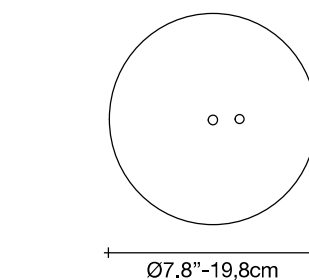

Canopy

A stunning design from Christian Lava, Stream is an impressive presence in any room. Stream's design exploits the physical characteristics of the materials used to envelop a room in a unique, immersive light. Here, over 7 kilometers of metal chain appear to flow down from the undulating, nickel plated frame. These cascading tiers project a streaking, yet tranquil, shadow throughout the room. Design Christian Lava.

 lbs 138.9  lbs 308.7  53.2" x 53.2" x 56.7"
 kg 63  kg 140  135 x 135 x 144 cm