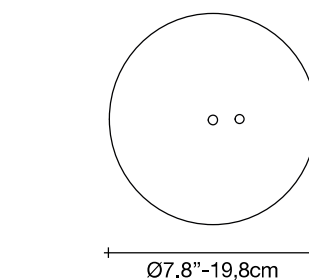

Overall height not adjustable on site
Optional custom OAH

Body

Recommended Light

120V ~ 50/60Hz

 LED
18 x 4W E12

+

 LED
6W GU10

dimmable with

 all systems

Canopy

A stunning design from Christian Lava, Stream is an impressive presence in any room. Stream's design exploits the physical characteristics of the materials used to envelop a room in a unique, immersive light. Here, over 7 kilometers of metal chain appear to flow down from the undulating, nickel plated frame. These cascading tiers project a streaking, yet tranquil, shadow throughout the room. Design Christian Lava.

Canopy

A stunning design from Christian Lava, Stream is an impressive presence in any room. Stream's design exploits the physical characteristics of the materials used to envelop a room in a unique, immersive light. Here, over 7 kilometers of metal chain appear to flow down from the undulating, nickel plated frame. These cascading tiers project a streaking, yet tranquil, shadow throughout the room. Design Christian Lava.

 lbs 138.9  lbs 308.7  53.2" x 53.2" x 56.7"
 kg 63  kg 140  135 x 135 x 144 cm