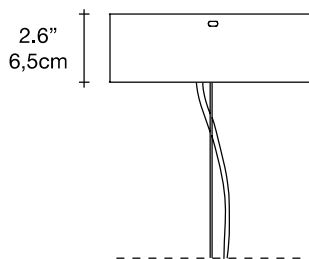

 all systems

Canopy

A stunning design from Christian Lava, Stream is an impressive presence in any room. Stream's design exploits the physical characteristics of the materials used to envelop a room in a unique, immersive light. Here, over 7 kilometers of metal chain appear to flow down from the undulating, nickel plated frame. These cascading tiers project a streaking, yet tranquil, shadow throughout the room. Design Christian Lava.

Canopy

A stunning design from Christian Lava, Stream is an impressive presence in any room. Stream's design exploits the physical characteristics of the materials used to envelop a room in a unique, immersive light. Here, over 7 kilometers of metal chain appear to flow down from the undulating, nickel plated frame. These cascading tiers project a streaking, yet tranquil, shadow throughout the room. Design Christian Lava.

 lbs 138.9  lbs 308.7  53.2" x 53.2" x 56.7"
 kg 63  kg 140  135 x 135 x 144 cm