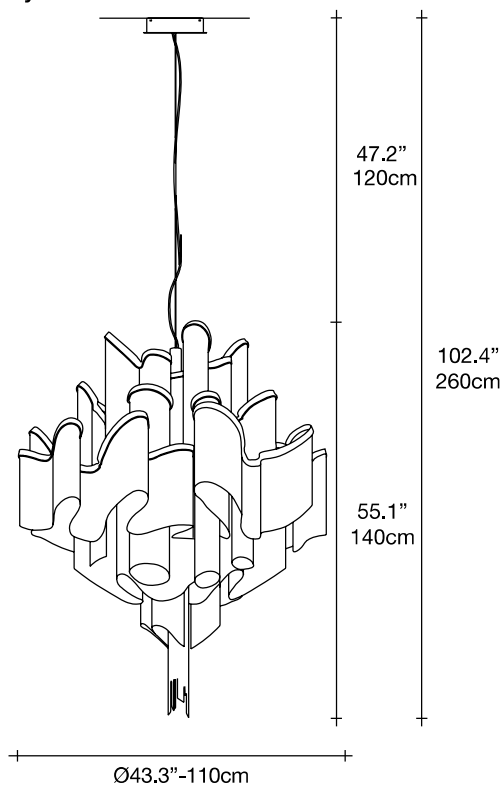

Body

Recommended Light

120V ~ 50/60Hz

LED
20 x 4W E12

+

LED
6W GU10

dimmable with

all systems