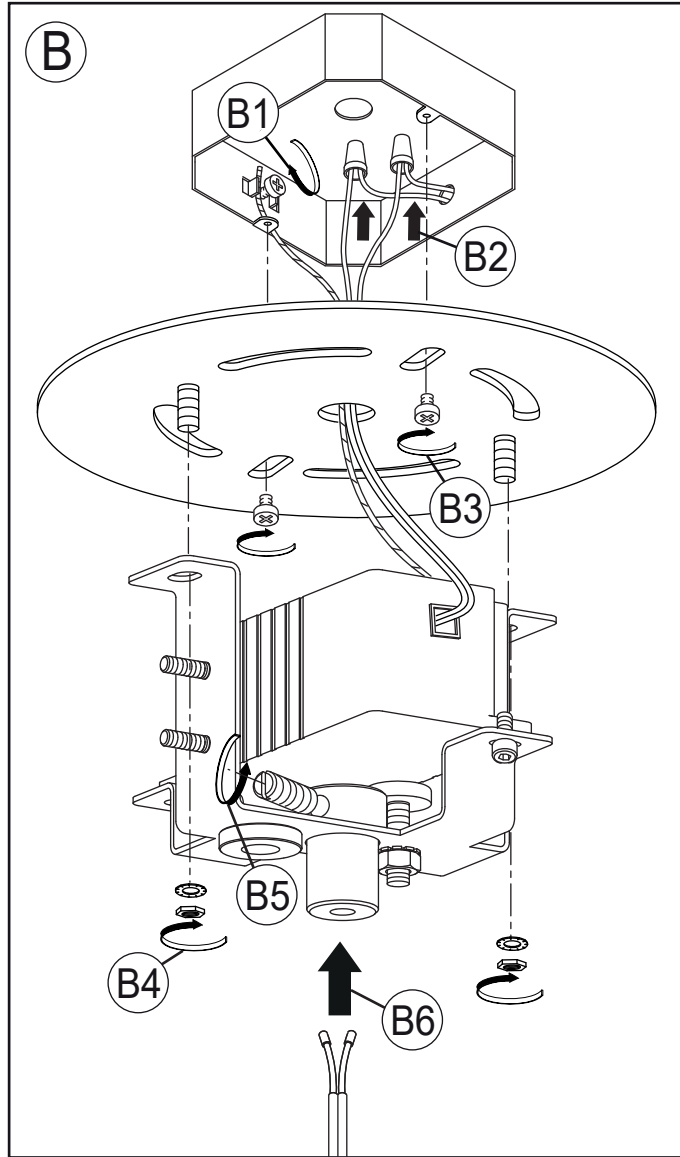

TERZANI

LA LUCE PENSATA

HARPE

CODE 0W012S -- -- AT
3000K

220-240V ~ 50/60Hz MAX 2.1W

700mA 1xMAX 2.1W

integrated LED

1.5Kgf
3Lbs

x1