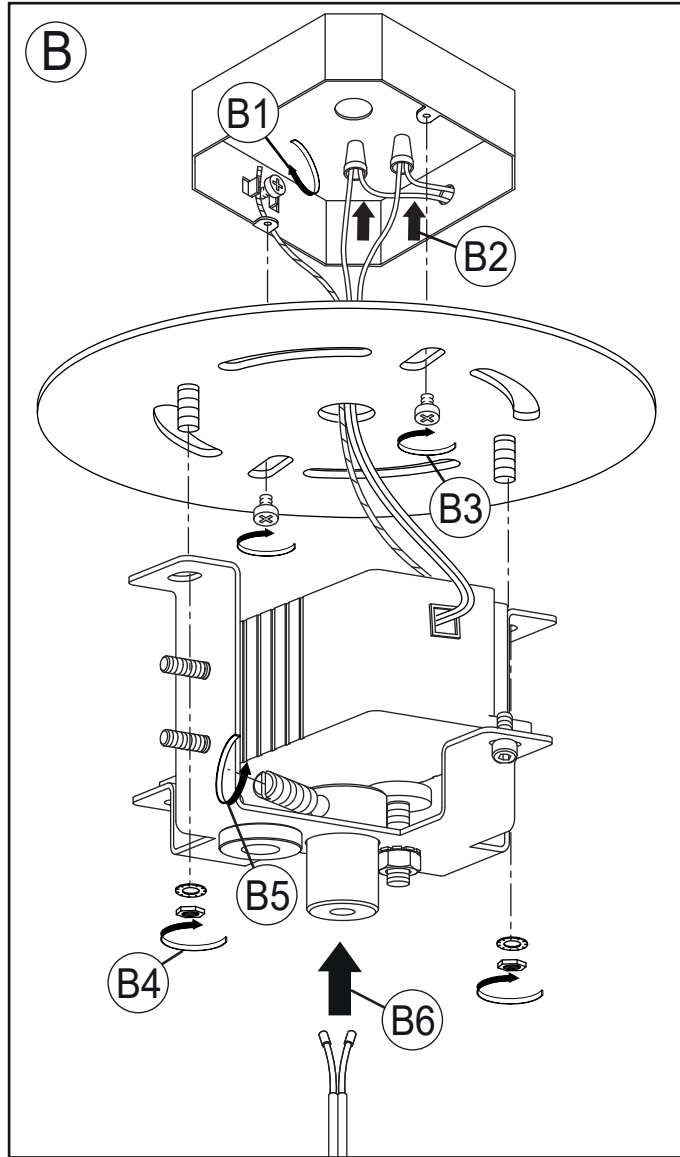

TERZANI

LA LUCE PENSATA

HARPE

CODE 0W011S -- AT
3000K

220-240V ~ 50/60Hz MAX 2.1W

700mA 1xMAX 2.1W

integrated LED

0.5Kgf
1.1Lbs

x1