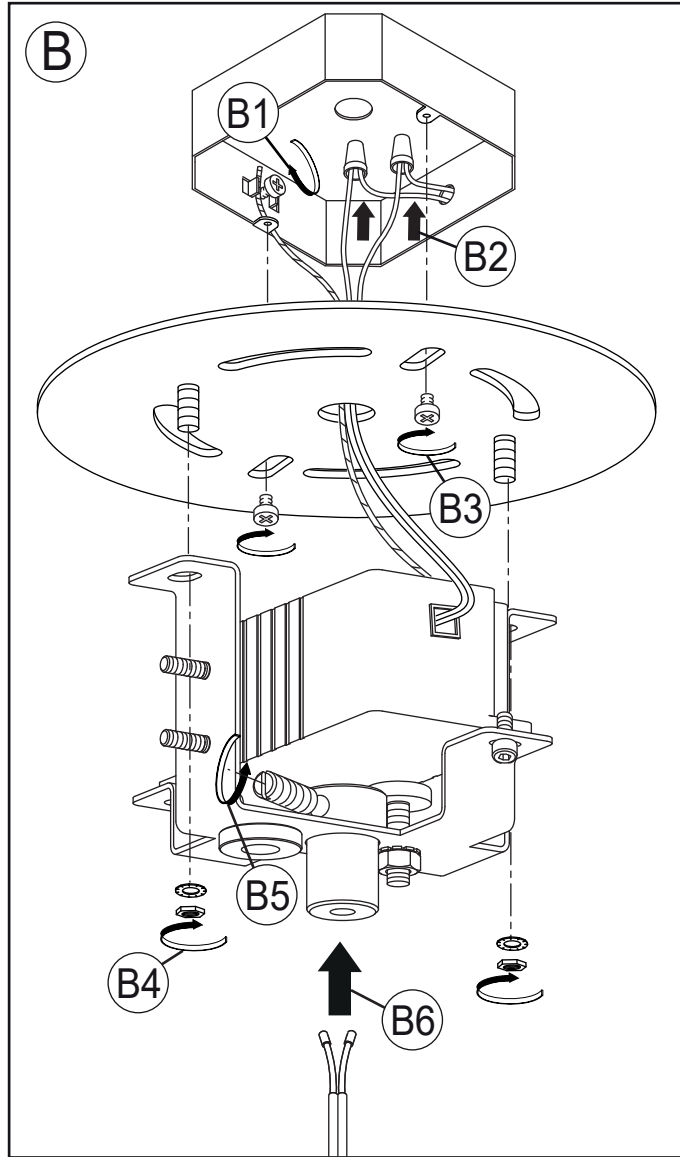

TERZANI

LA LUCE PENSATA

HARPE

CODE 0W013S -- AT
3000K

220-240V ~ 50/60Hz MAX 2.1W

700mA 1xMAX 2.1W

integrated LED

2.3Kgf
5Lbs

x1