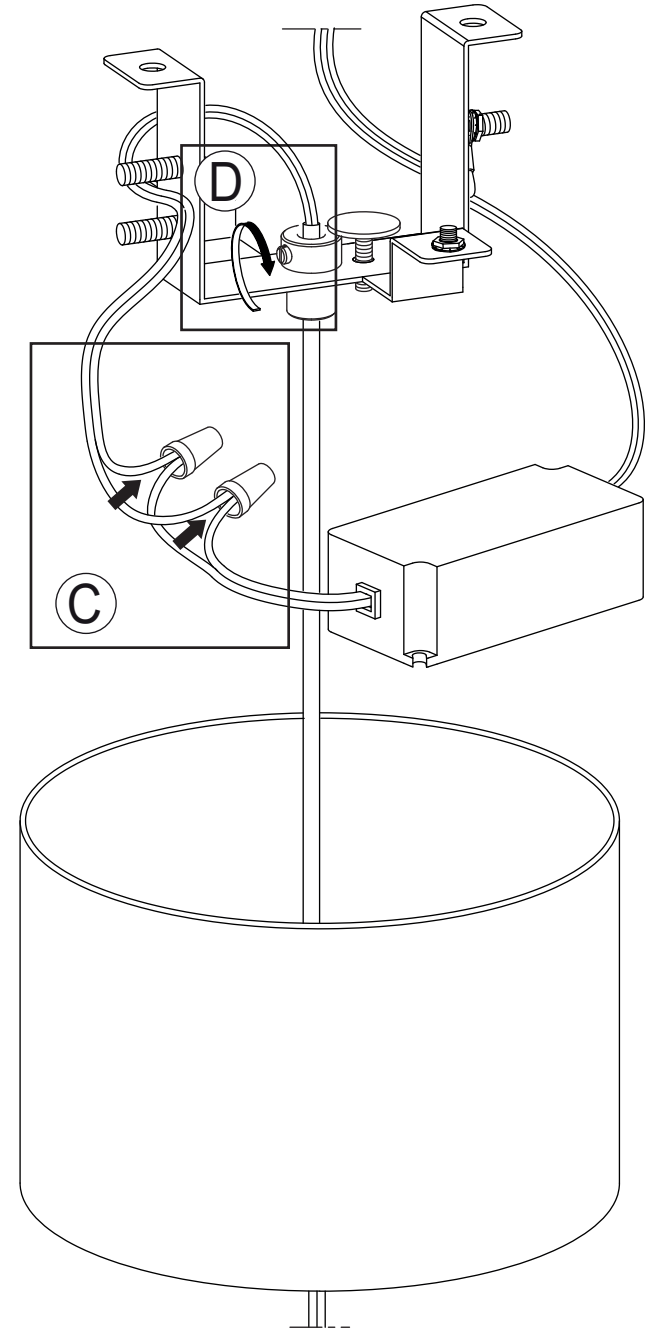

TERZANI

LA LUCE PENSATA

HARPE

CODE 0W013S -- AT
3000K

220-240V ~ 50/60Hz MAX 2.1W

700mA 1xMAX 2.1W

integrated LED

2.3Kgf
5Lbs

x1