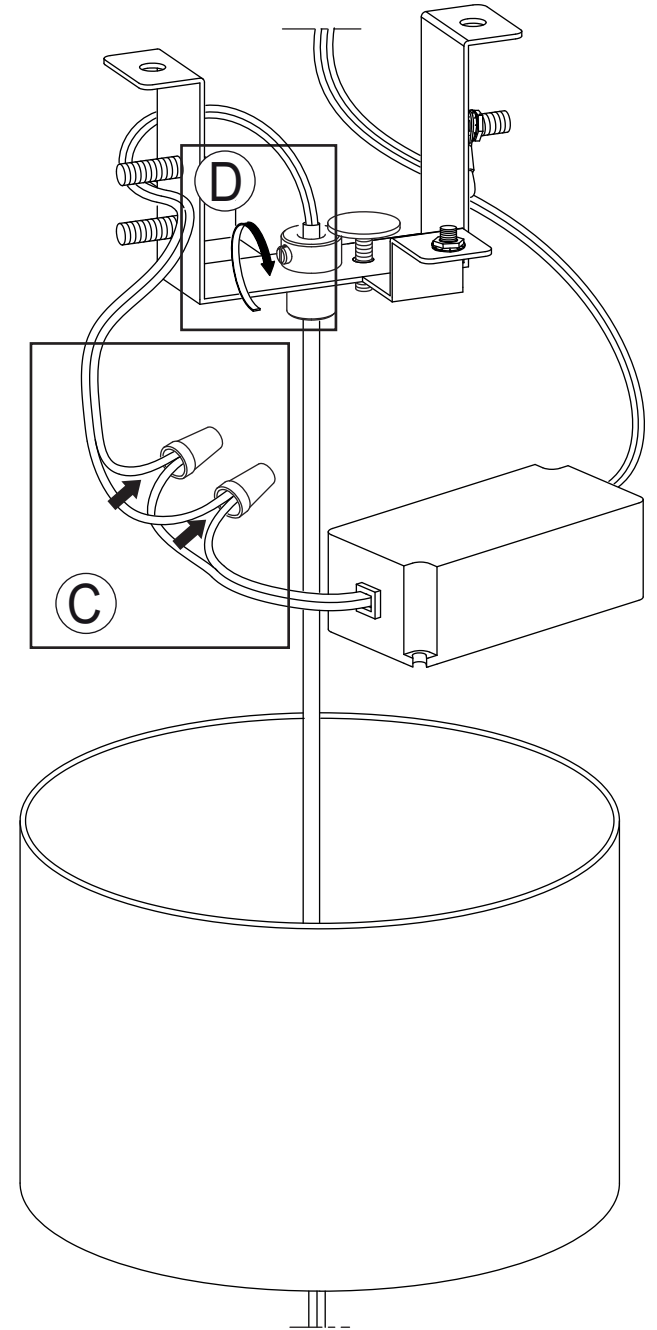

TERZANI

LA LUCE PENSATA

HARPE

CODE 0W011S -- AT
3000K

220-240V ~ 50/60Hz MAX 2.1W

700mA 1xMAX 2.1W

integrated LED

0.5Kgf
1.1Lbs

x1