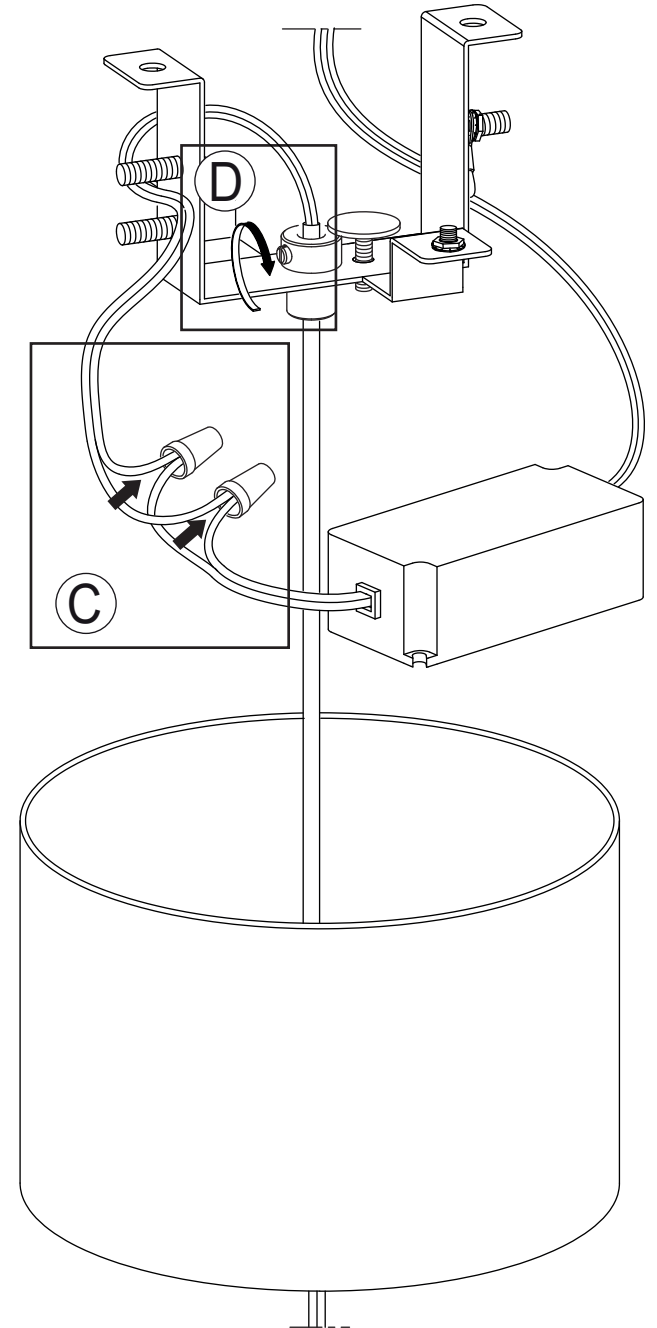

TERZANI

LA LUCE PENSATA

HARPE

CODE 0W012S -- -- AT
3000K

220-240V ~ 50/60Hz MAX 2.1W

700mA 1xMAX 2.1W

integrated LED

1.5Kgf
3Lbs

x1