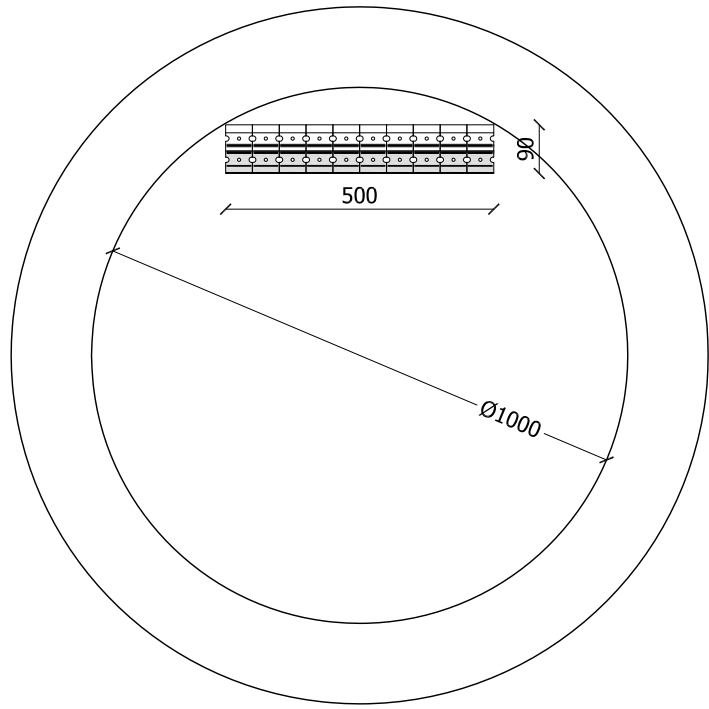

BACK VIEW

FOUR SEASONS GLASS

40 20

FRONT VIEW

BACK VIEW

FOUR SEASONS TONDO

//
40 20

FRONT VIEW