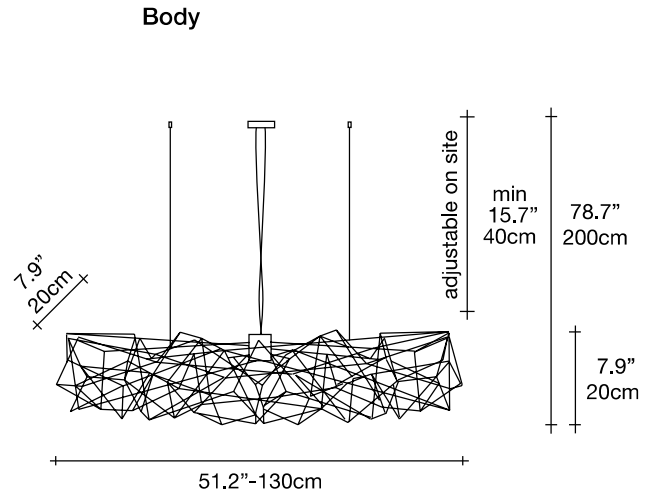

Etoile, twinkling in an *indoor sky*.

design Christian Lava
terzani.com

Product Name
Etoile
linear chandelier

Materials
metal

Finishes | Code

nickel
OP04S E7 C8

Recommended Light
120V ~ 50/60Hz

XENON
8 x 20W G4 12V

or

LED
8 x 2W G4 12V

dimmable with

IGBT
TRIAC

Etoile's intricate network of intersecting nickel lines recalls constellations in a clear night sky. Strategically placed bulbs cast a starry light, twinkling as viewers move around the pendant. Through projecting these complex patterns throughout the room, Etoile casts a heavenly glow in any space. Design Christian Lava.