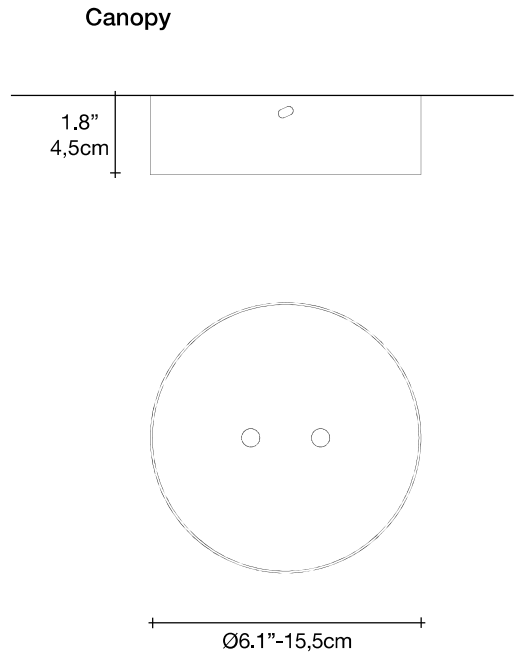

Etoile, twinkling in an *indoor sky*.

design Christian Lava
terzani.com

Product Name
Etoile
linear chandelier

Materials
metal

Finishes | Code

nickel
OP04S E7 C8

Recommended Light
120V ~ 50/60Hz

XENON
8 x 20W G4 12V

or

LED
8 x 2W G4 12V

dimmable with

IGBT
TRIAC

Etoile's intricate network of intersecting nickel lines recalls constellations in a clear night sky. Strategically placed bulbs cast a starry light, twinkling as viewers move around the pendant. Through projecting these complex patterns throughout the room, Etoile casts a heavenly glow in any space. Design Christian Lava.