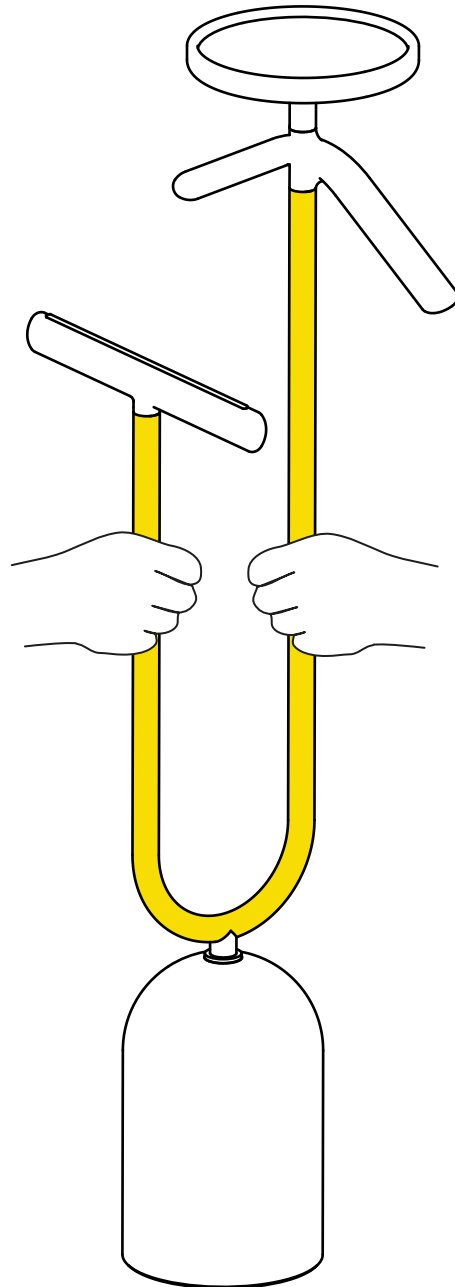

EKERO RACK

Design: Tollgard & Castellani

porada

Maneggiare solo dalla parte in metallo
(evidenziata in giallo).
Handle only acting on the metal part
(highlighted in yellow).

DISCLAIMER Any included instructions are meant for general application only. All assembly, installation and mounting applications are the sole responsibility of the customer/installer. Porada accepts no liability for the safe and proper assembly, installation and mounting of any of its products. Any and all included instructions are meant for advisory purposes only and the use of them is completely voluntary.