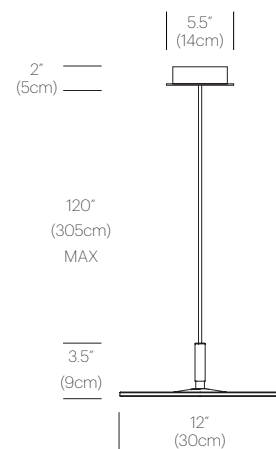

CERTIFICATIONS

PACKAGING WEIGHT AND DIMENSIONS

Circa Pendant 12:	5.75LBS	15" X 14" X 4"
	2.6KGS	38cm X 36cm X 10cm
Circa Pendant 16 :	9.05LBS	18.5" X 18" X 4"
	4.1KGS	47cm X 46cm X 10cm
Chandelier canopy 17":	15LBS	22" X 22" X 6"
	6.8KGS	56cm X 56cm X 15cm
Chandelier canopy 26":	30LBS	32" X 32" X 6"
	13.6KGS	81cm X 81cm X 15cm

LIGHT CONTROL

Hard wired (Triac transformer) full range dim
ELV dimmer recommended

FEATURES

360° shade rotation
45° shade tilt in two directions
Ships flat-packed

SPECIFICATIONS

Voltage: 120 or 240V 50-60Hz
Power Consumption: 10.5W
Color temperature: 2700K
Luminosity: 550 Lumens
Luminaire efficacy: 52 Lumens/Watt
Color Rendition Index: 85 CRI
Title 20 compliant
50K hour lifespan
Cable length: 10' (305cm) (Field Cuttable)
1 year warranty

CERTIFICATIONS

PACKAGING WEIGHT AND DIMENSIONS

Circa Pendant 12:	5.75LBS	15" X 14" X 4"
	2.6KGS	38cm X 36cm X 10cm
Circa Pendant 16 :	9.05LBS	18.5" X 18" X 4"
	4.1KGS	47cm X 46cm X 10cm

NOTES

Custom requests can be considered on volume orders

FINISHES

WHITE

GRAPHITE

DIMENSIONS

CIRCA PENDANT 12

CIRCA PENDANT 16