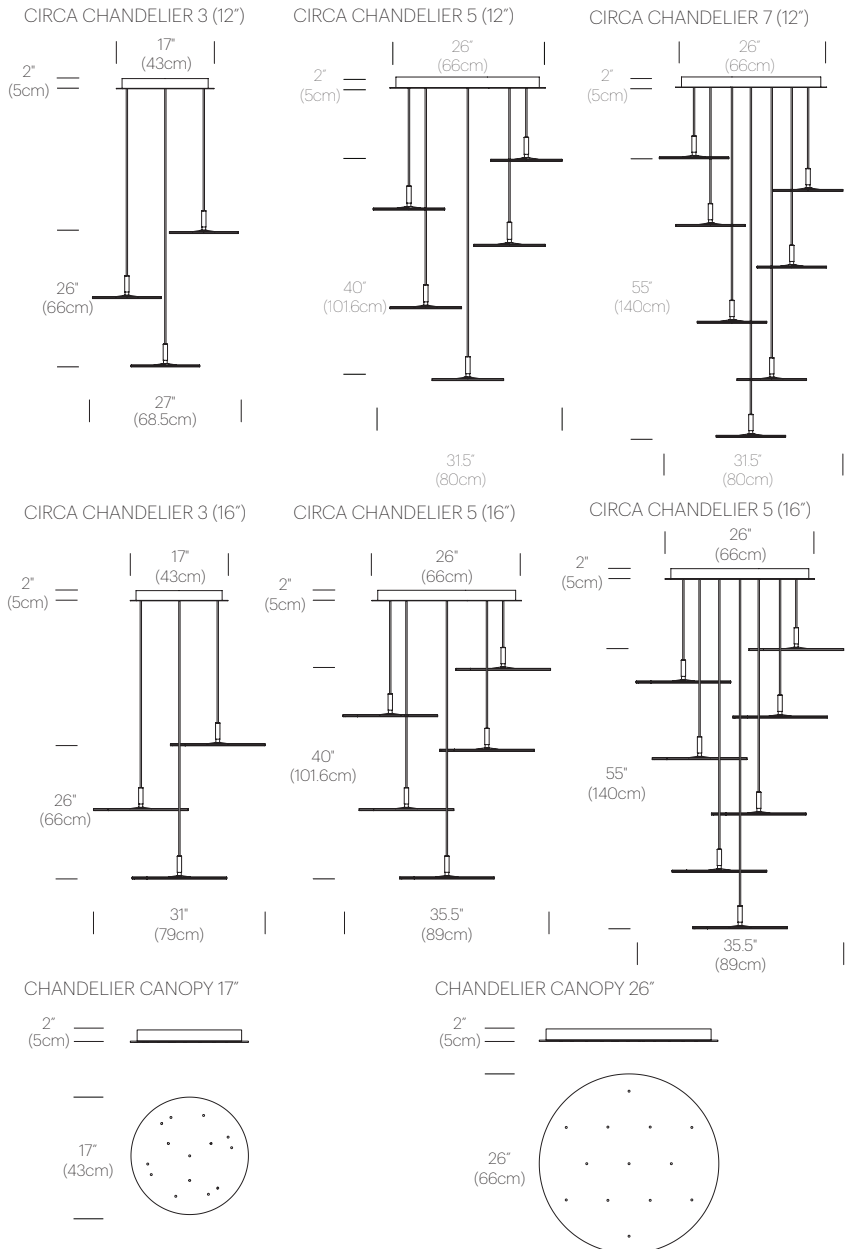

DIMENSIONS